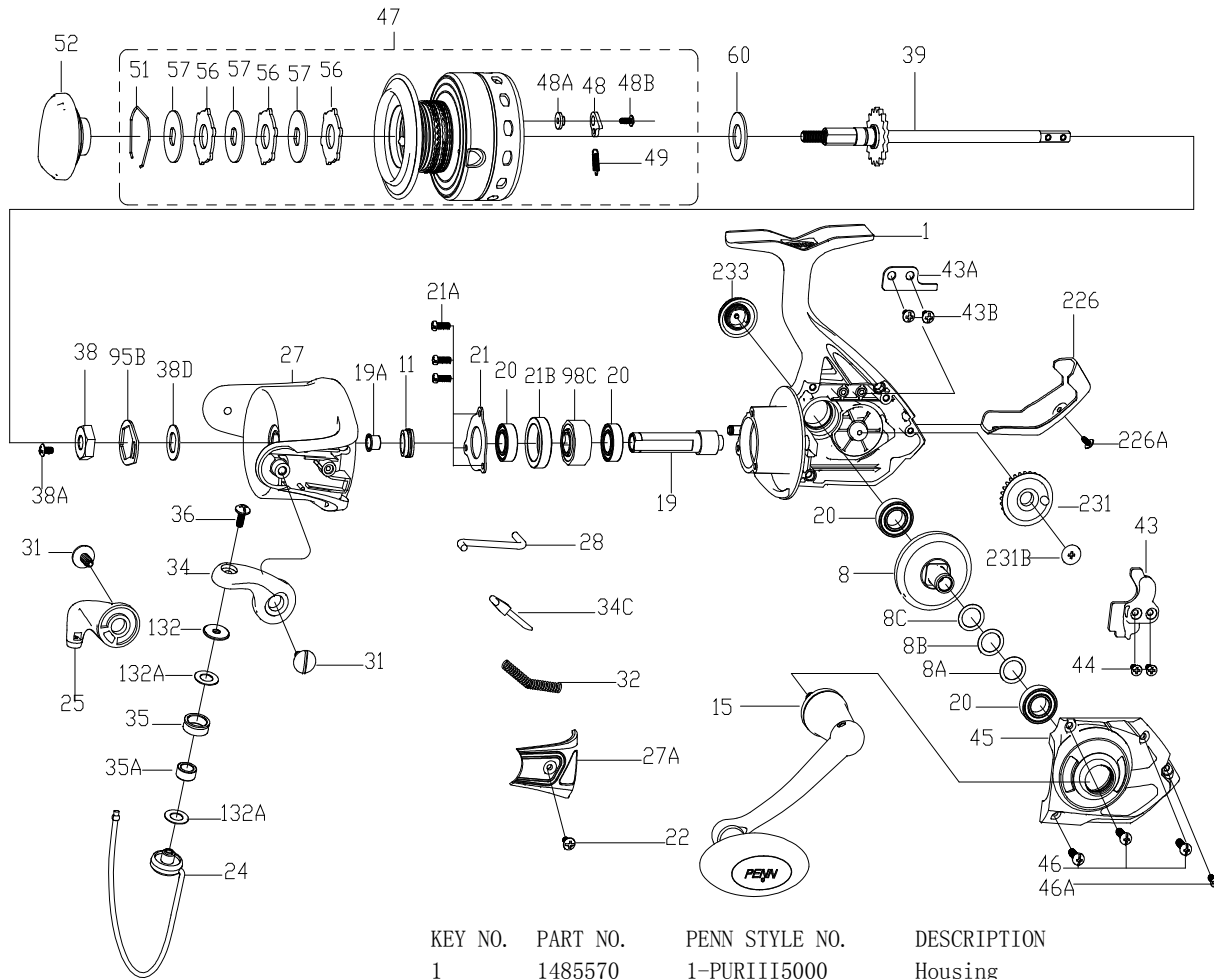

PARTS LIST FOR MODEL AS PURIII5000

KEY NO.	PART NO.	PENN STYLE NO.	DESCRIPTION
1	1485570	1-PURIII5000	Housing
8	1191019	8-5000SG	Main Gear
8A	1191030	8A-5000SG	Shim
8B	1485572	8B-PURIII5000	Shim B
8C	1485571	8C-PURIII5000	Shim C
11	1191085	11-5000SG	Bushing
15	1365735	15-FRCII5000	Handle Assembly
19	1485498	19-PURIII5000	Pinion Gear
19A	1191253	19A-5000SG	Pinion Bushing
20	1204012	20-5000PUR	Ball Bearing (4 req)
21	1192636	21-5000SG	Bearing Retainer
21A	1204016	21A-5000PUR	Bearing Retainer Screw(3 req)